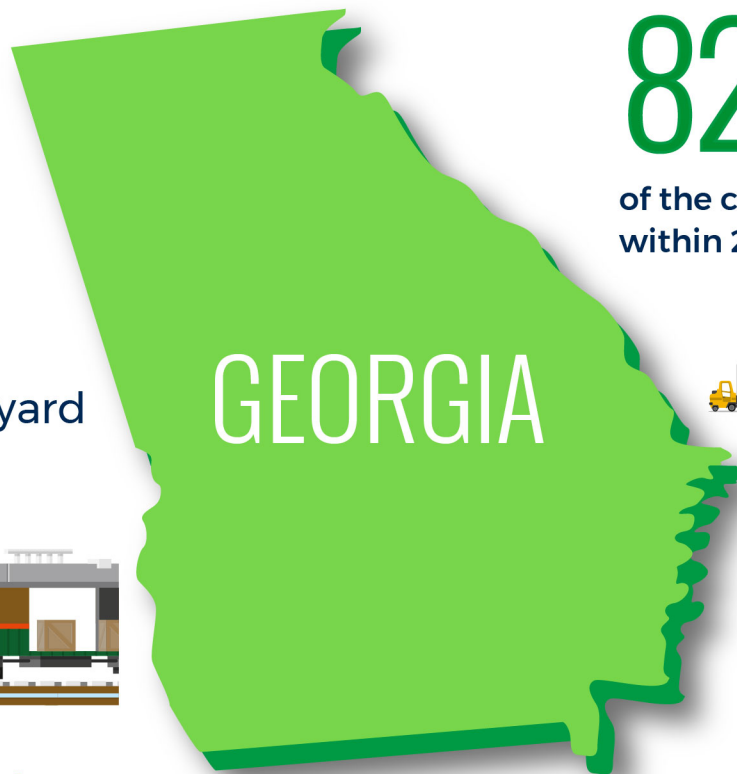

82%

of the commercial markets are within 2 shipping days of Georgia

Hartsfield-Jackson Atlanta International Airport within

1 1/2 HOURS

Middle GA Regional Airport

Over 1,100 acres zoned for distribution