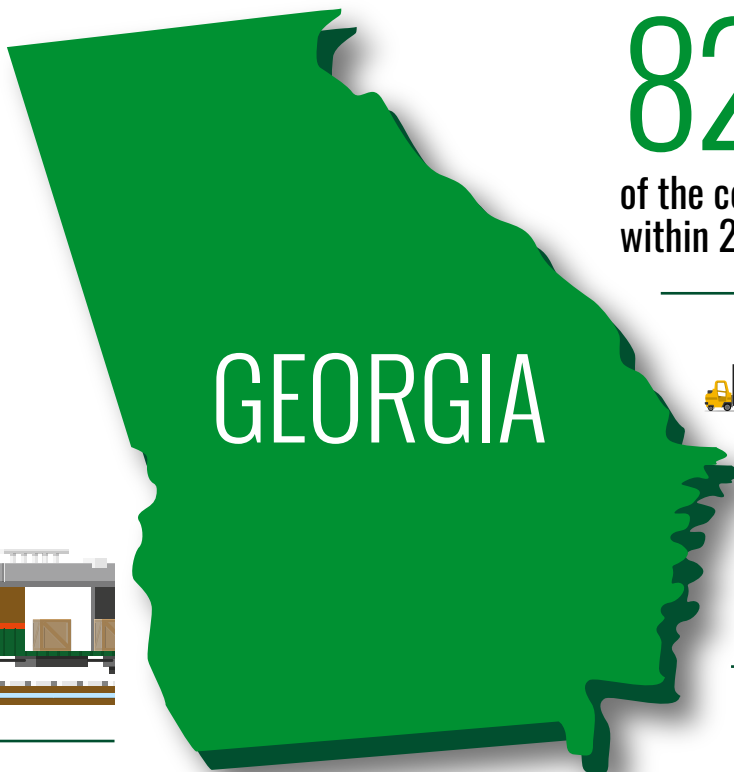

WAREHOUSING & DISTRIBUTION

Centrally located in Georgia and the Southeast, Macon offers extensive access to rail, road and air supply lines. Because of our first-rate transportation infrastructure and excellent connectivity, we can offer supply chain management solutions that give your company the competitive edge you are looking for while improving your bottom line.

22
INTERSTATE
EXIT

Strategic location at the heart of Georgia at intersections of

Norfolk Southern Railroad's largest switching yard in the Southeast

Georgia Central railroad

4 deep water ports within 5 hours

Georgia Tech Logistics Program

Warehouse/ Distribution/ Logistics college training programs

82%

of the commercial markets are within 2 shipping days of Georgia

Hartsfield-Jackson Atlanta International Airport within